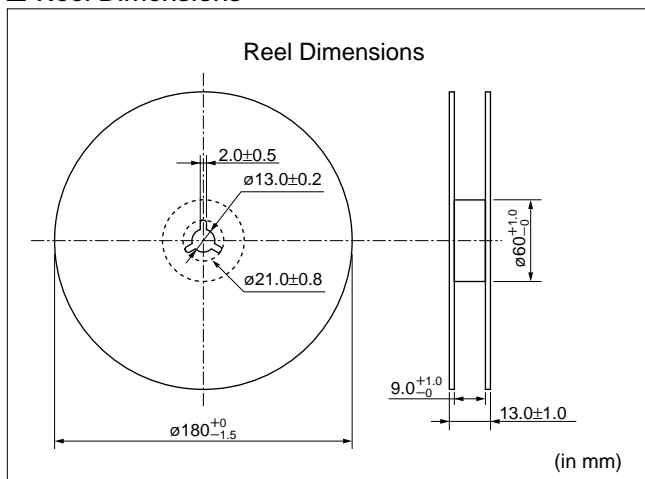

Minimum Quantity Guide

Part Number	Quantity (pcs.)	
	Paper Tape	Embossed Tape
PR*18_RB	4000	-
PR*21_RA	-	4000
PR*21_RK	-	3000

Tape Dimensions

PR*18_RB Series: Paper Tape

PR*21_RA Series: Embossed Tape

PR*21_RK Series: Embossed Tape

(in mm)

Reel Dimensions

(in mm)