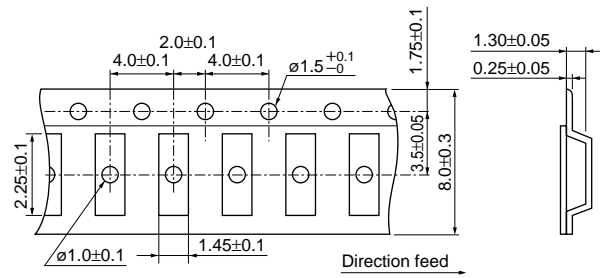

Minimum Quantity Guide

Part Number	Quantity (pcs.)	
	Paper Tape	Embossed Tape
PR*18_RB	4000	-
PR*21_RA	-	4000
PR*21_RK	-	3000

Tape Dimensions

PR*18_RB Series: Paper Tape

PR*21_RA Series: Embossed Tape

PR*21_RK Series: Embossed Tape

(in mm)

Reel Dimensions

(in mm)