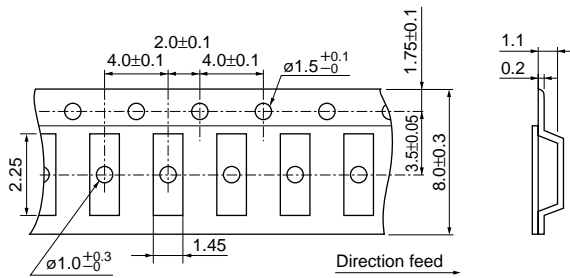

Minimum Quantity Guide

Part Number	Quantity (pcs.)	
	Paper Tape	Embossed Tape
PR*18_RB	4000	-
PR*21_RA	-	4000
PR*21_RK	-	3000

Tape Dimensions

PR*18_RB Series: Paper Tape

PR*21_RA Series: Embossed Tape

PR*21_RK Series: Embossed Tape

(in mm)

Reel Dimensions

(in mm)