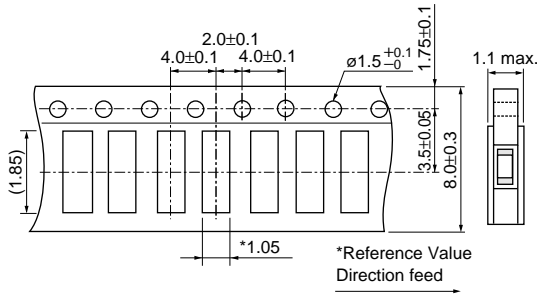

Minimum Quantity Guide

Part Number	Quantity (pcs.)	
	Paper Tape	Embossed Tape
PR*18_RB	4000	-
PR*21_RA	-	4000
PR*21_RK	-	3000

Tape Dimensions

PR*18_RB Series: Paper Tape

PR*21_RA Series: Embossed Tape

PR*21_RK Series: Embossed Tape

(in mm)

Reel Dimensions

(in mm)