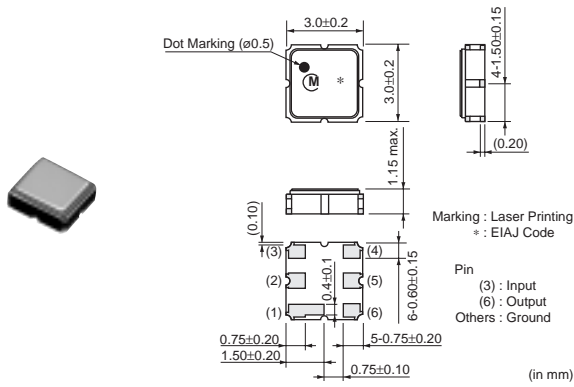

for IF

BGS Filters

Part Number	Nominal Center Frequency(f_n) (MHz)	3dB Bandwidth (MHz)
MKFCC40M0CD0P00	40.00	$f_n \pm 1.5$ min.